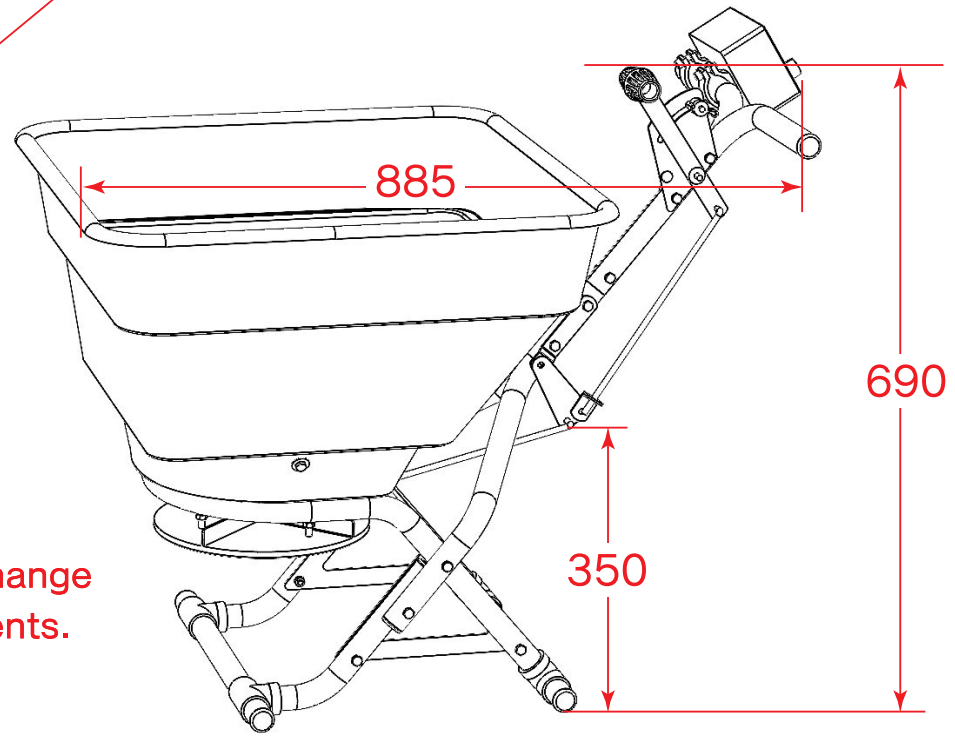

unit: mm

pipe Φ 25mm
Thickness 1.6mm

Specifications and sizes are subject to change without notice due to product improvements.