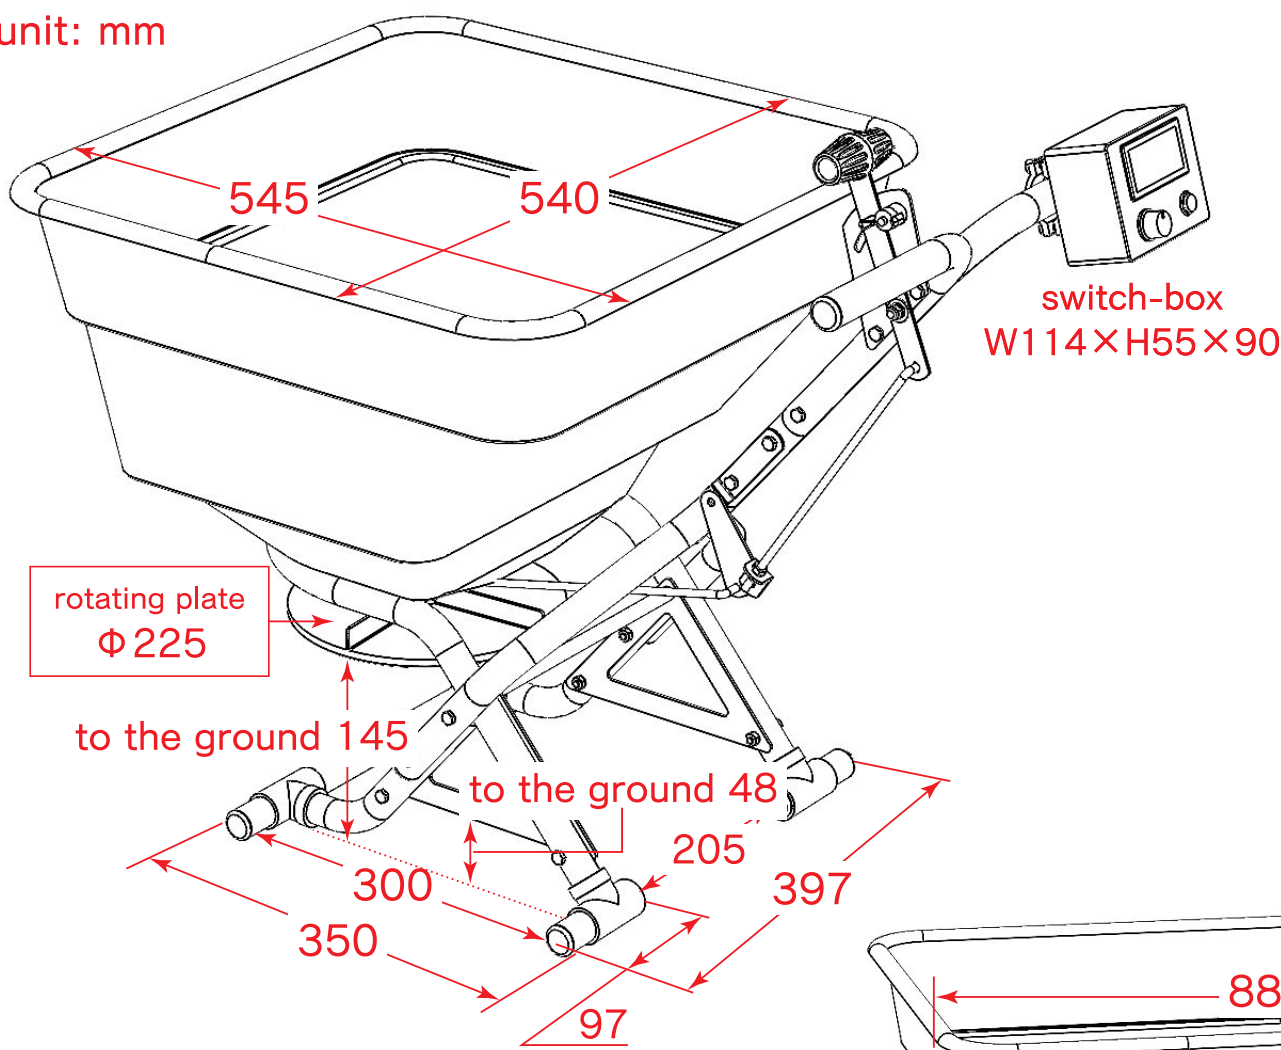

unit: mm

pipe Φ 25mm
Thickness 1.6mm

Specifications and sizes are subject to change without notice due to product improvements.