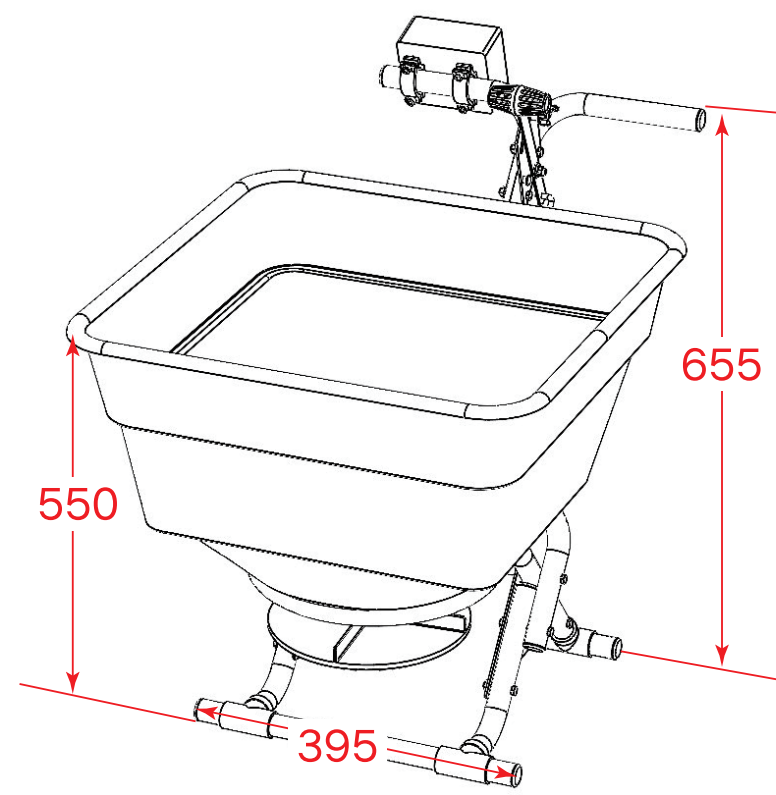

unit: mm

pipe Φ 25mm
Thickness 1.6mm

Specifications and sizes are subject to change without notice due to product improvements.